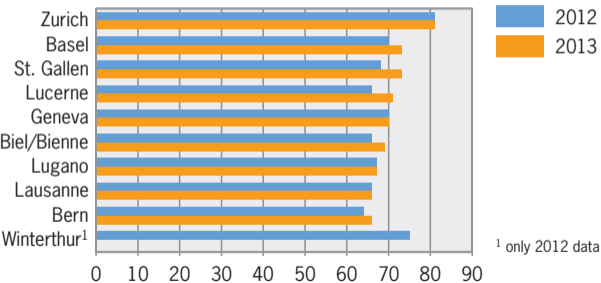

Price of a monthly public transport ticket

For journeys from 5 to 10 km in the city centre, in Swiss francs

¹ only 2012 data