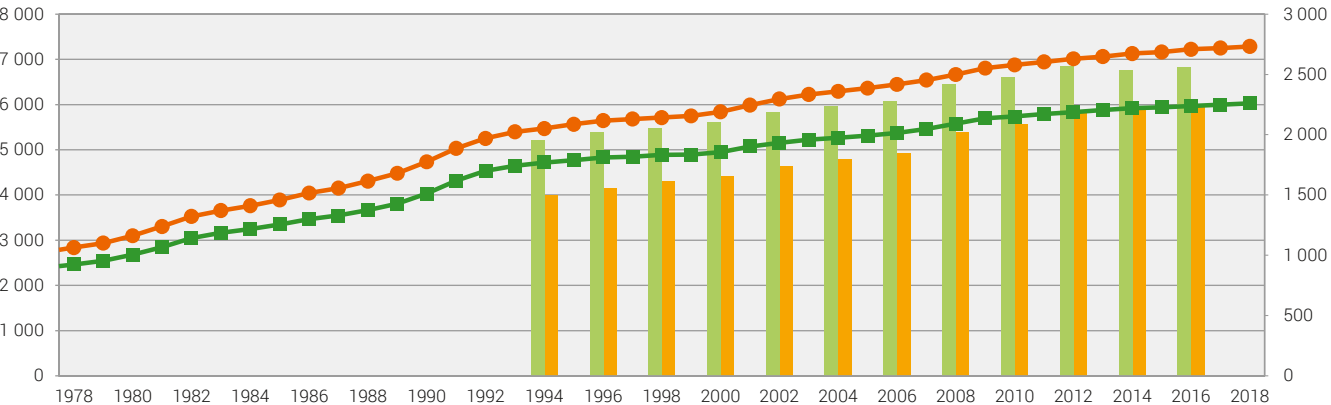

Nominal Wage growth and wage level by sex in the long term

Wage level (median)
in francs

Nominal wage growth
index (base 1939=100)

nominal wage index - women

nominal wage index - men

wage level (median) - men

wage level (median) - women

left scale: Wage level (median), 1994-2016

right scale: Wages growth index, 1978-2018 (base 1939=100)