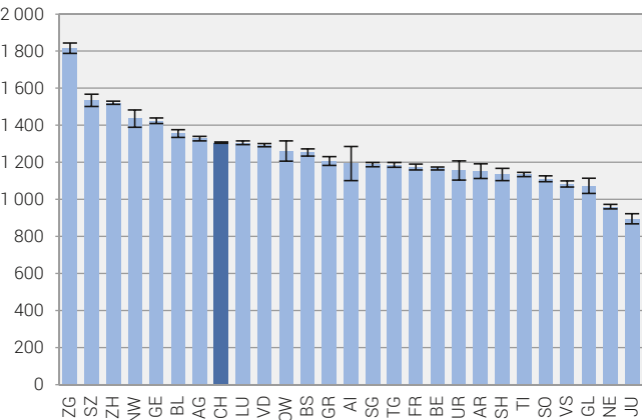

Average rent in CHF per canton, 2015

▮ Confidence interval (95%)