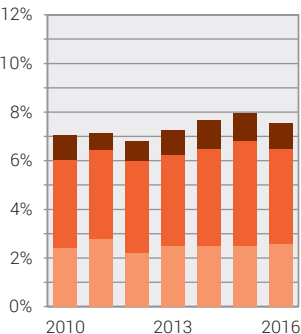

Employees with fixed-term contracts

Annual averages, shares by nationality and sex

Swiss men

Foreign men

Swiss women

Foreign women

< 6 months 6 months to < 3 years 3 years and longer