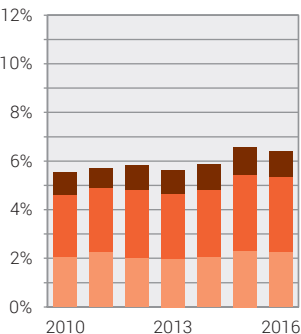

Employees with fixed-term contracts

Annual averages, shares by nationality and sex

Swiss men

Foreign men

Swiss women

Foreign women

< 6 months 6 months to < 3 years 3 years and longer