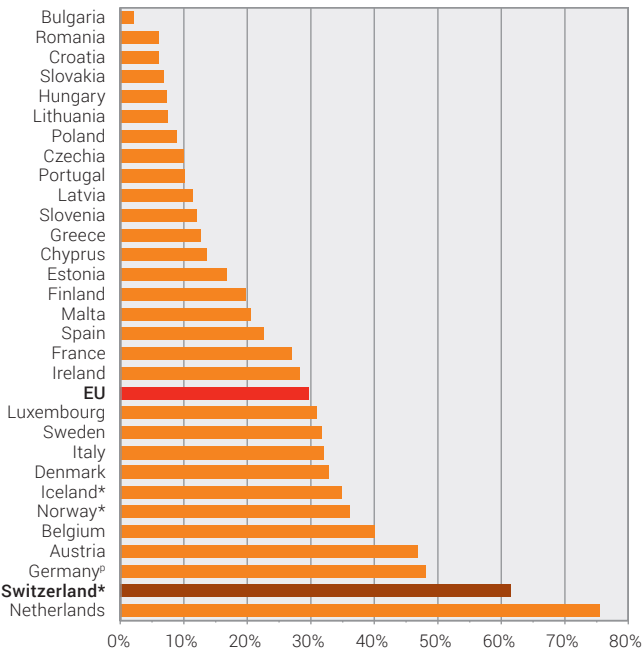

Women employed part-time, 2020

Gender equality in european comparison
(EU and EFTA Member States)

As % of employed women aged 15–64 years

No data available for Liechtenstein.

^p provisional figure

* EFTA member states are not included in the EU-average.