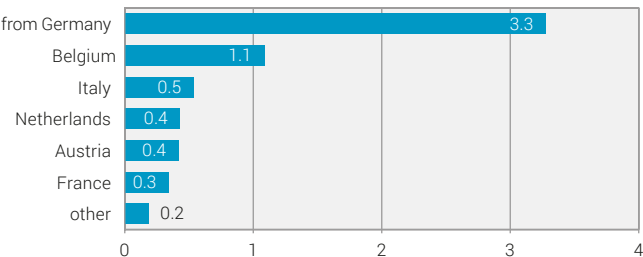

Imports and exports in goods transport by rail¹ by country², 2020

Imports, in million tonnes

Exports, in million tonnes

¹ Only transports by transport companies with a transport performance of more than 500 million tonne-kilometres per year are included.

² Countries in which the goods trains were loaded or unloaded. Do not necessarily correspond to the actual country of origin or final destination of goods.