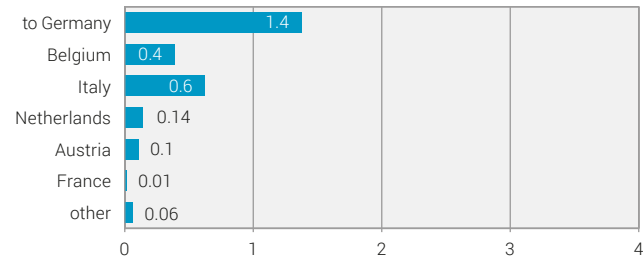

Imports and exports in goods transport by rail¹ by country², 2020

Imports, in million tonnes

Exports, in million tonnes

¹ Only transports by transport companies with a transport performance of more than 500 million tonne-kilometres per year are included.

² Countries in which the goods trains were loaded or unloaded. Do not necessarily correspond to the actual country of origin or final destination of goods.