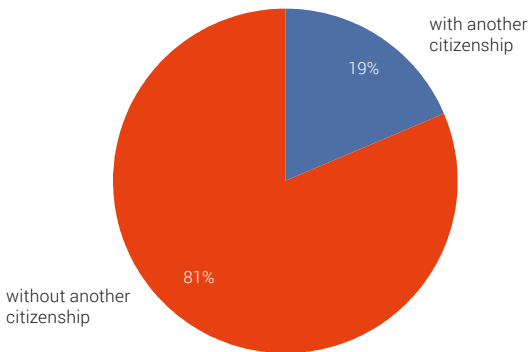

Permanent Swiss resident population aged 15 or over, 2019

By dual citizenship and acquisition of Swiss citizenship

Total

Dual citizens