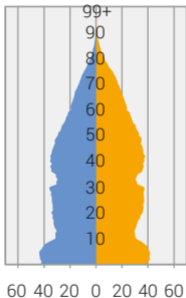

Population pyramid by age and sex

Number of people in 1 000

31 December 1900

31 December 1950

31 December 2019

male female