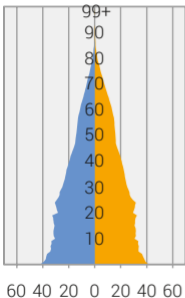

Population pyramid by age and sex

Number of people in 1 000

31 December 1900

31 December 1950

31 December 2019

male female