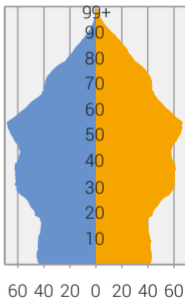

Population pyramid by age and sex

Number of people in 1 000

31 December 1900

31 December 1950

31 December 2019

male female