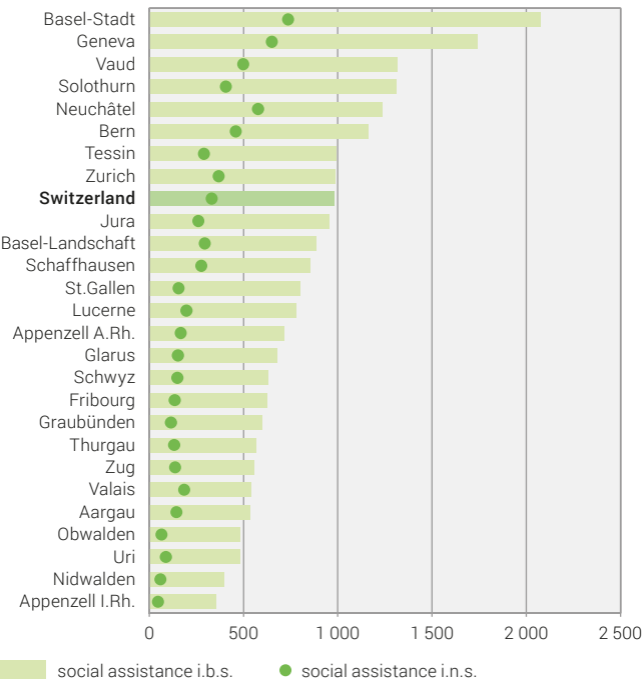

Annual net expenditure on social assistance in narrow and broader sense, 2018

Per capita by Canton

In CHF (current prices)

Database on: 11.02.2020